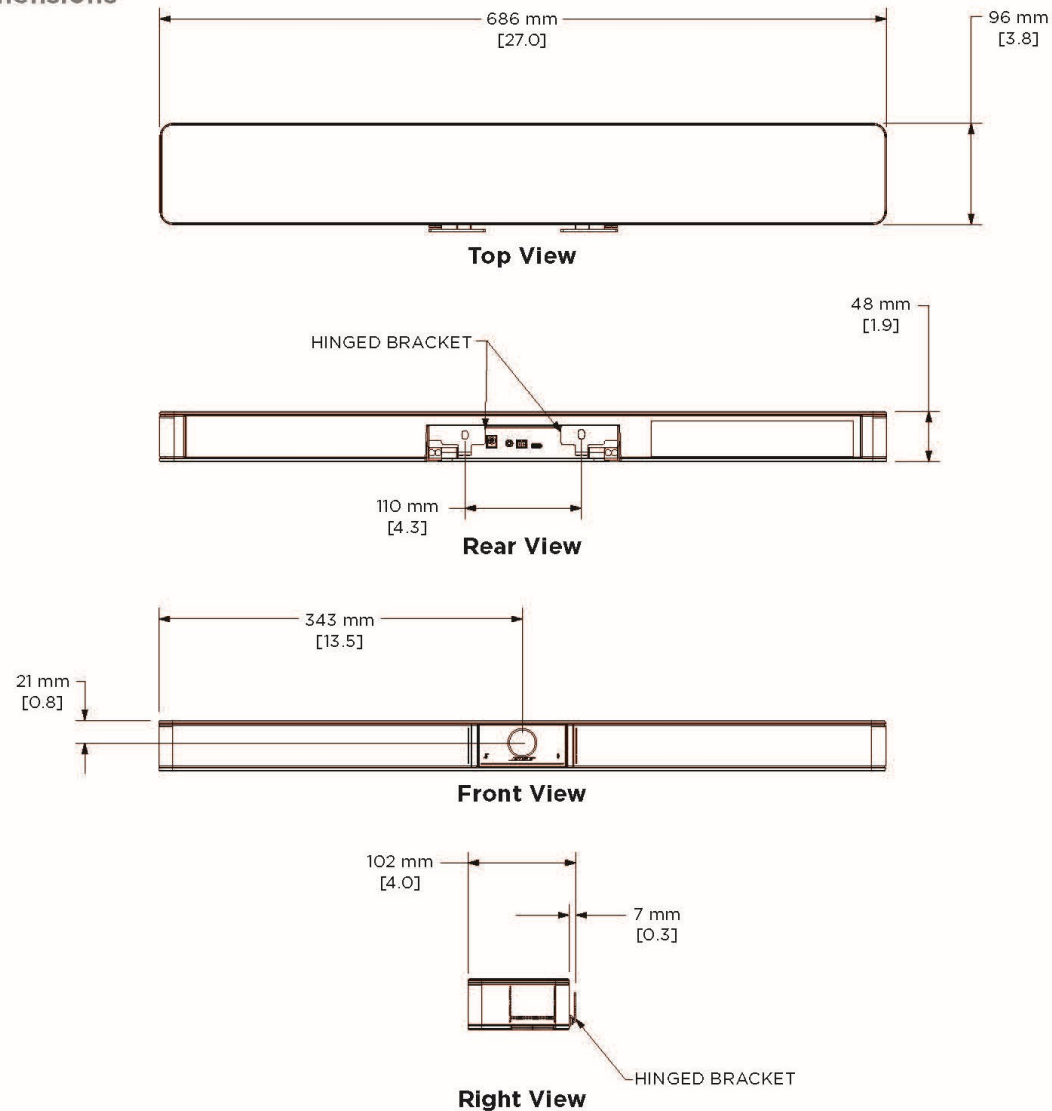

TECHNICAL DATA

Bose Videobar VB1

all-in-one USB conferencing device

Dimensions

DIMENSIONS APPLY TO BOTH SIDES