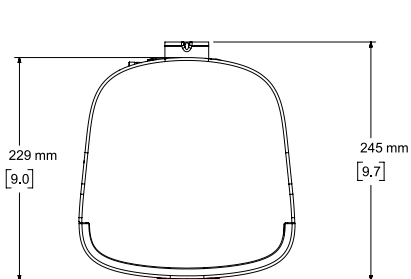

如需其他規格和應用資訊，請造訪 PRO.BOSE.COM。
規格可能變動，恕不另行通知。04/2020

回威修網頁

DesignMax DM6SE

面裝揚聲器

正軸頻率響應 (半空間 (2 π), 使用 Bose EQ 聲調曲線)

阻抗

波束寬

DesignMax DM6SE

面裝揚聲器

尺寸

Top View

Rear View
BRACKET ONLY

Front View
GRILLE REMOVED FOR CLARITY

Right View
DIMENSIONS APPLY TO BOTH SIDES

Rear View
BRACKET/INPUT COVER REMOVED FOR CLARITY

- NOTES:
 1. DIMENSIONS ARE IN MILLIMETERS OVER INCHES
 2. WEIGHT APPROX 5.93kg [13.1lbs] (SPEAKER ONLY)
 WEIGHT W/BACKET APPROX 6.40kg [14.1lbs]