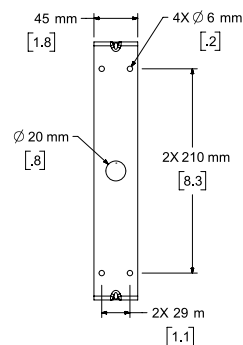

如需其他規格和應用資訊，請造訪 PRO.BOSE.COM。
規格可能變動，恕不另行通知。04/2020

回威修網頁

DesignMax DM6SE

面裝揚聲器

正軸頻率響應 (半空間 (2 π), 使用 Bose EQ 聲調曲線)

阻抗

波束寬

DesignMax DM6SE

面裝揚聲器

尺寸

Top View

Rear View
BRACKET ONLY

Front View
GRILLE REMOVED FOR CLARITY

Right View
DIMENSIONS APPLY TO BOTH SIDES

Rear View
BRACKET/INPUT COVER REMOVED FOR CLARITY

- NOTES:
 1. DIMENSIONS ARE IN MILLIMETERS OVER INCHES
 2. WEIGHT APPROX 5.93kg [13.1lbs] (SPEAKER ONLY)
 WEIGHT W/BACKET APPROX 6.40kg [14.1lbs]