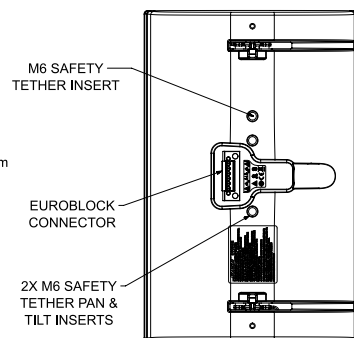

面裝揚聲器

尺寸

Top View

Rear View
BRACKET ONLY

Front View
GRILLE REMOVED FOR CLARITY

Right View
DIMENSIONS APPLY TO BOTH SIDES

Rear View
BRACKET/INPUT COVER REMOVED FOR CLARITY

- NOTES:
 1. DIMENSIONS ARE IN MILLIMETERS OVER INCHES
 2. WEIGHT APPROX 5.93kg [13.1lbs] (SPEAKER ONLY)
 WEIGHT W/BACKET APPROX 6.40kg [14.1lbs]