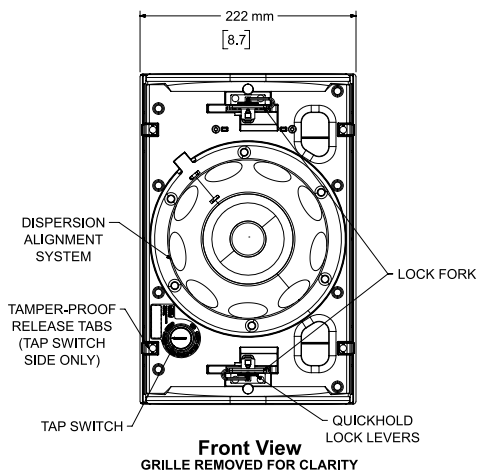

面裝揚聲器

尺寸

Top View

Rear View
BRACKET ONLY

Front View
GRILLE REMOVED FOR CLARITY

Right View
DIMENSIONS APPLY TO BOTH SIDES

Rear View
BRACKET/INPUT COVER REMOVED FOR CLARITY

- NOTES:
 1. DIMENSIONS ARE IN MILLIMETERS OVER INCHES
 2. WEIGHT APPROX 5.93kg [13.1lbs] (SPEAKER ONLY)
 WEIGHT W/BACKET APPROX 6.40kg [14.1lbs]