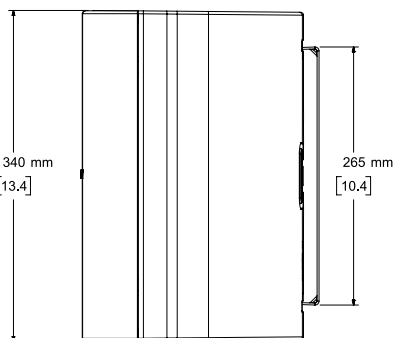

面裝揚聲器

尺寸

Top View

Rear View
BRACKET ONLY

Front View
GRILLE REMOVED FOR CLARITY

Right View
DIMENSIONS APPLY TO BOTH SIDES

Rear View
BRACKET/INPUT COVER REMOVED FOR CLARITY

- NOTES:
 1. DIMENSIONS ARE IN MILLIMETERS OVER INCHES
 2. WEIGHT APPROX 5.93kg [13.1lbs] (SPEAKER ONLY)
 WEIGHT W/BACKET APPROX 6.40kg [14.1lbs]