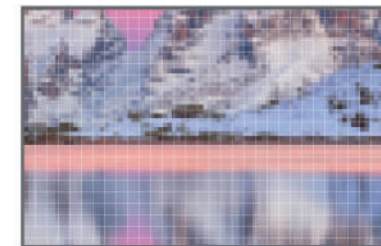

Brilliant Home Cinema with Realistic 4K Picture Quality

Real 4K UHD (3840x2160)*

The HU915QE brings you a truly cinematic experience with an incredible 8.3 million pixel display. The HU915QE delivers vivid detail at four times the resolution of Full HD.

Full HD (1920 x 1080)