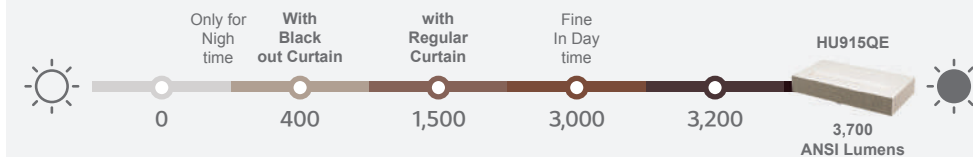

*ANSI Lumen Levels for Product Guide

* The brightness (ANSI Lumen) is based on the perceived brightness of projected image.

* Image for illustration purposes only, and it may differ from actual use.