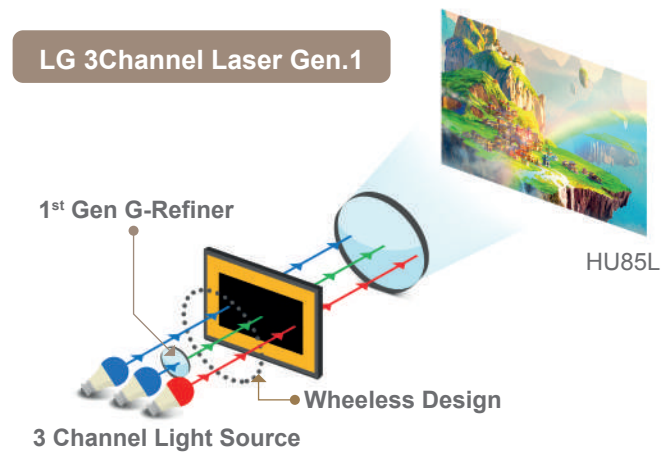

*ANSI Lumen Levels for Product Guide

* The brightness (ANSI Lumen) is based on the perceived brightness of projected image.

* Image for illustration purposes only, and it may differ from actual use.

Conventional

LG 3Channel Laser Gen.1

LG 3Channel Laser Gen.2

回威修網頁

Exceptional Color Accuracy with an Evolved 3 Channel Laser System

3 Channel Laser Technology

Unlike conventional projector technologies that create three colors with a single light source, HU915QE uses a 2nd Gen 3 Channel Laser technology to create RGB colors from different light sources.