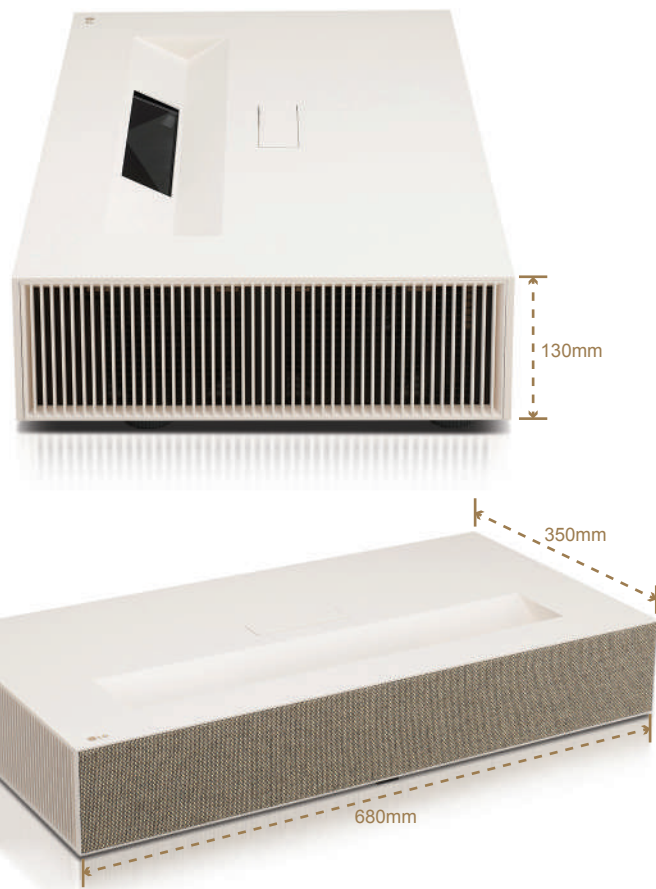

HU915QE | Specification

Product	LGE HU915QE
Design	 Kvadrat fabric
Resolution	4K UHD (3840 x2160)
Panel	1 x 0.66" DMD
HDR / Tone Mapping	HDR10, HLG, HGiG / Dynamic Tone Mapping (Auto)
Light Source	Laser(20,000 hours) : 3Ch Laser
Brightness	3,700 ANSI Lumens
Contrast Ratio	2,000,000 : 1
Color Gamut	DCI-P3 94%
Keystone	4 / 9 / 15 point warping
T/R	0.19
Screen Size	90~120"
Dimension / Weight	68×35×13cm / 13.1kg
Smart / DTV	YES (GL) / NO
Wireless	Android / iOS
Speaker	2.2Ch (40W)

LG CineBeam HU915QE

HU915QE | Product Overview

Resolution	4K UHD (3840 x 2160)
Light Source	3 Channel Laser (20,000 hours life span)
Brightness	3,700 ANSI Lumens
Contrast Ratio	2,000,000 : 1
Color Gamut	DCI-P3 94%
Keystone	4 / 9 / 15 point warping
Throw Ratio	0.19 (5.6cm needed with 90-inch)
Screen Size	90 ~ 120"
Dimension	68 x 35 x 13 cm / 13.1 kg
Speaker	2.2 Ch (40W)