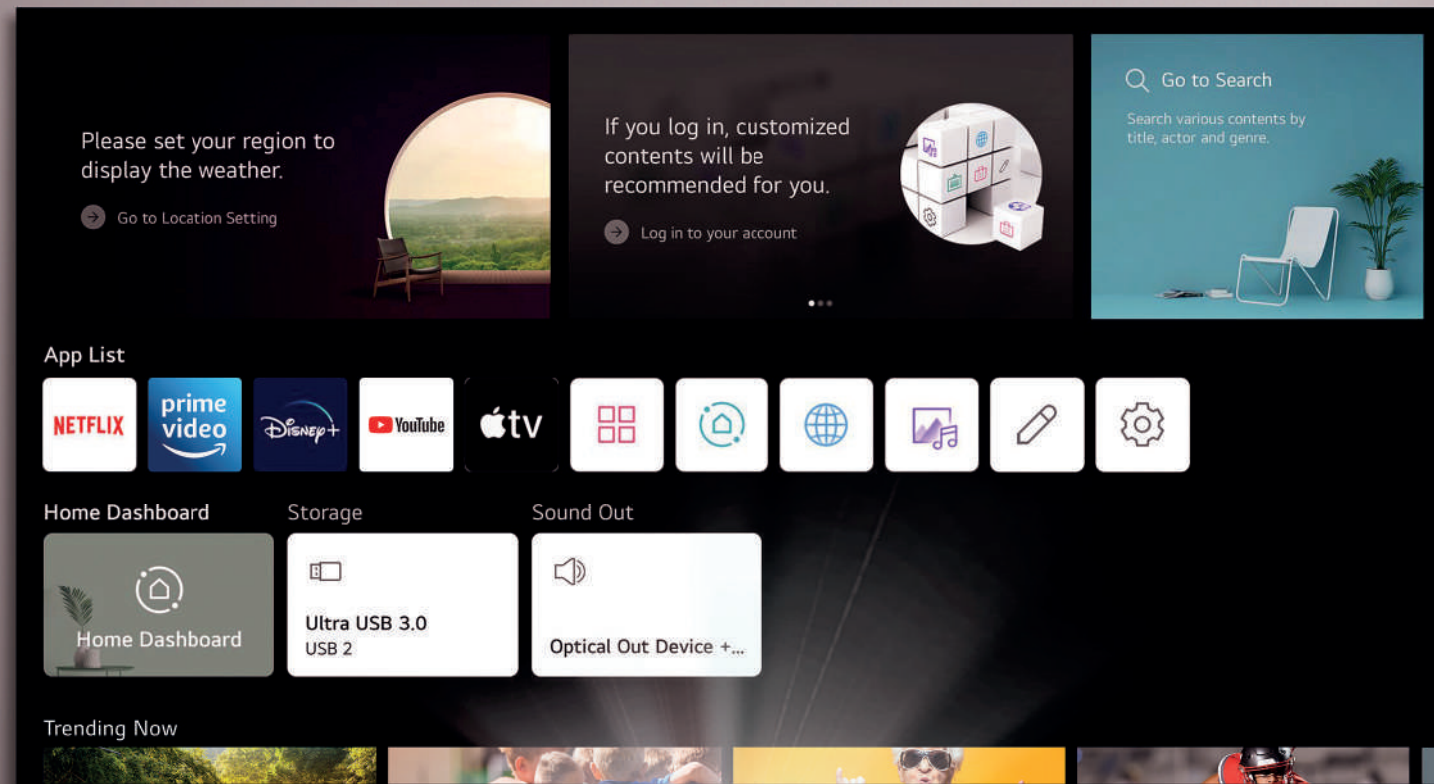

Entertainment-optimized Projector

- Smart Projector (WebOS)
- Apple AirPlay 2 & HomeKit | Screenshare
- 2.2 Ch 40W Sound
- 20,000 Hours Long Lifespan

回威修網頁

A Smarter Way to Find Your Next Favorites

webOS*