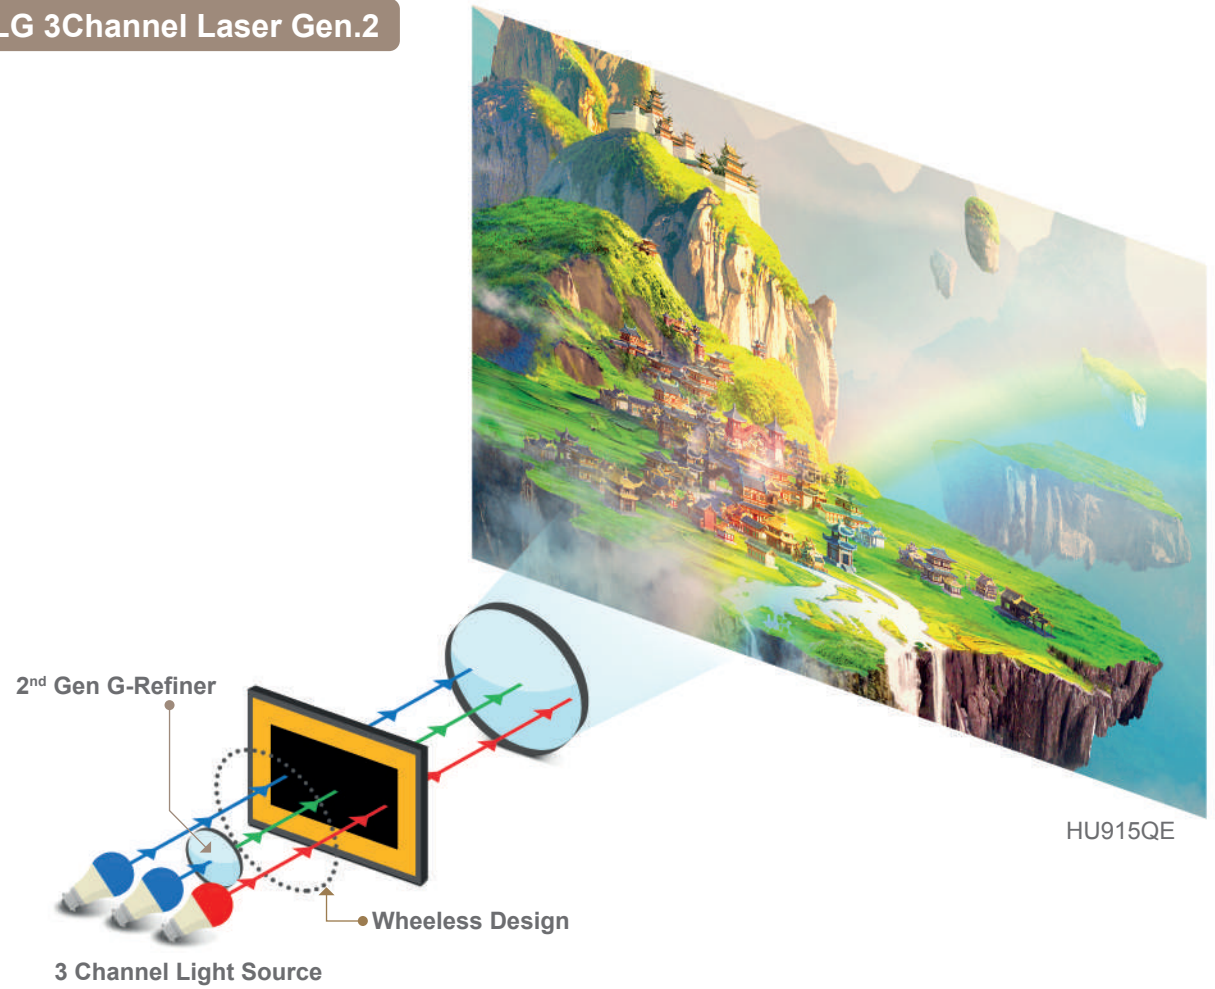

*ANSI Lumen Levels for Product Guide

* The brightness (ANSI Lumen) is based on the perceived brightness of projected image.

* Image for illustration purposes only, and it may differ from actual use.

Conventional

LG 3Channel Laser Gen.1

LG 3Channel Laser Gen.2

回威修網頁

Exceptional Color Accuracy with an Evolved 3 Channel Laser System

3 Channel Laser Technology

Unlike conventional projector technologies that create three colors with a single light source, HU915QE uses a 2nd Gen 3 Channel Laser technology to create RGB colors from different light sources.