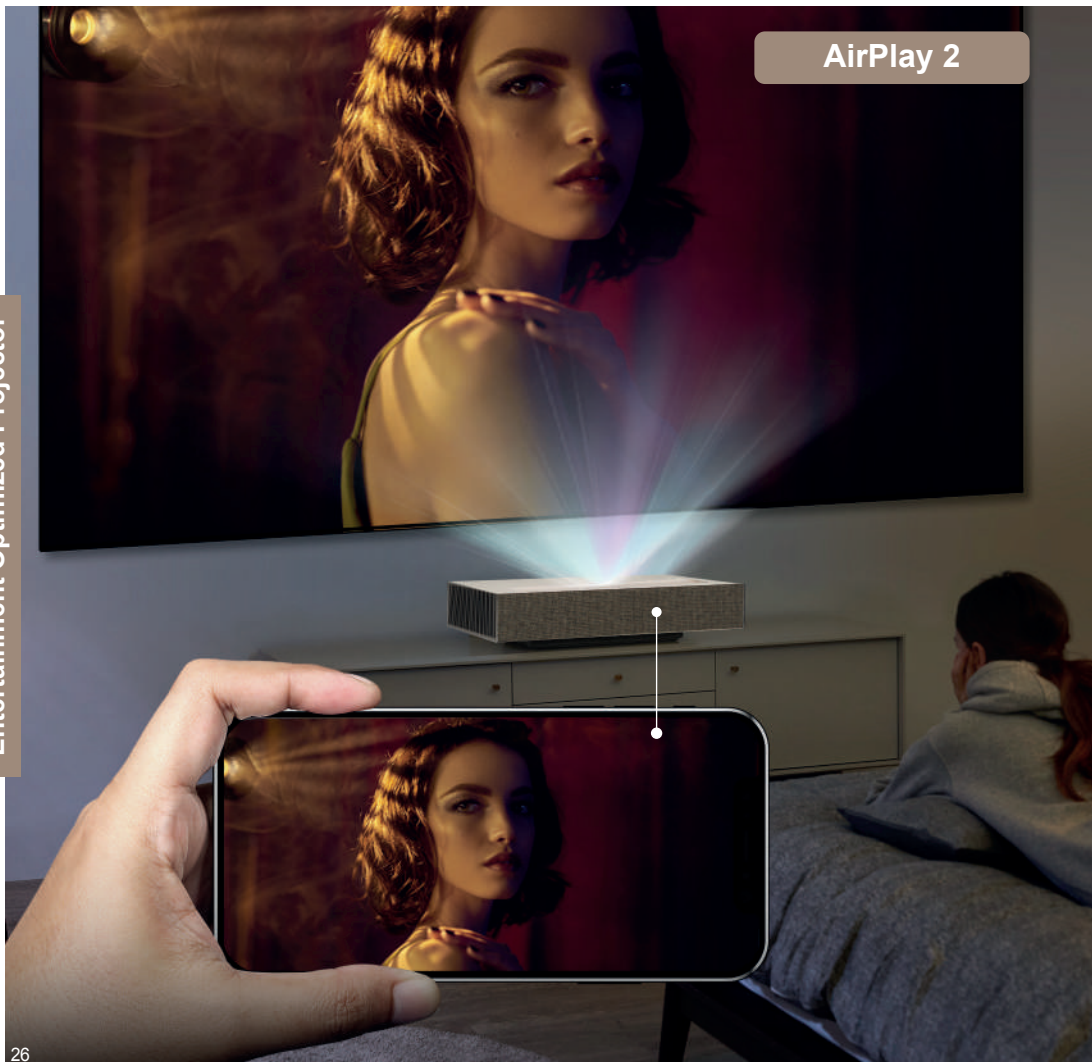

Entertainment-optimized Projector

- Smart Projector (WebOS)
- Apple AirPlay 2 & HomeKit | Screenshare
- 2.2 Ch 40W Sound
- 20,000 Hours Long Lifespan

回威修網頁

A Smarter Way to Find Your Next Favorites

webOS*

LG's exclusive Smart TV platform, webOS 6.0, is simple to set up and makes it easier than ever to find great content on Netflix, Amazon Prime Video, Disney+, YouTube and Apple TV.

Supported App

* Internet connection and subscription to streaming services are required.

* Supported services may differ by country.

* Image for illustration purposes only, and it may differ from actual use.

AirPlay 2

Screenshare

Take Your Images from Pocket-sized to Mega-sized

Apple AirPlay 2* & Screenshare

LG CineBeam is certified AirPlay 2 compatible, meaning you can easily connect your phone to the projector wirelessly, without needing to buy an Apple TV. The HU915QE also supports Screenshare, allowing Android users to wirelessly display content from their phone on the big screen.