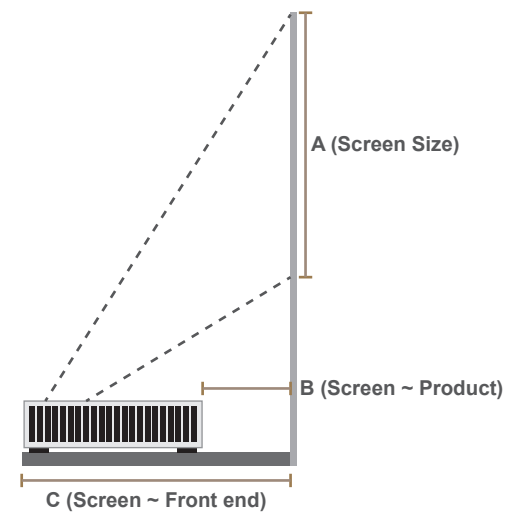

Breathtaking Scale from a Hand's Width Away

Ultra Short Throw (Throw ratio 0.19)

With the HU915QE's advanced Ultra Short Throw, you can enjoy a large 90-inch cinematic display by placing your projector just 5.6cm away from the wall. For the maximum, 120-inch display, the HU915QE needs to be placed just 18.3cm from the wall.

[回威修網頁](#)

No	A (Inch)	B (mm)	C (mm)
1	90	56 mm	403 mm
2	100	98 mm	445 mm
3	110	141 mm	488 mm
4	120	183 mm	530 mm